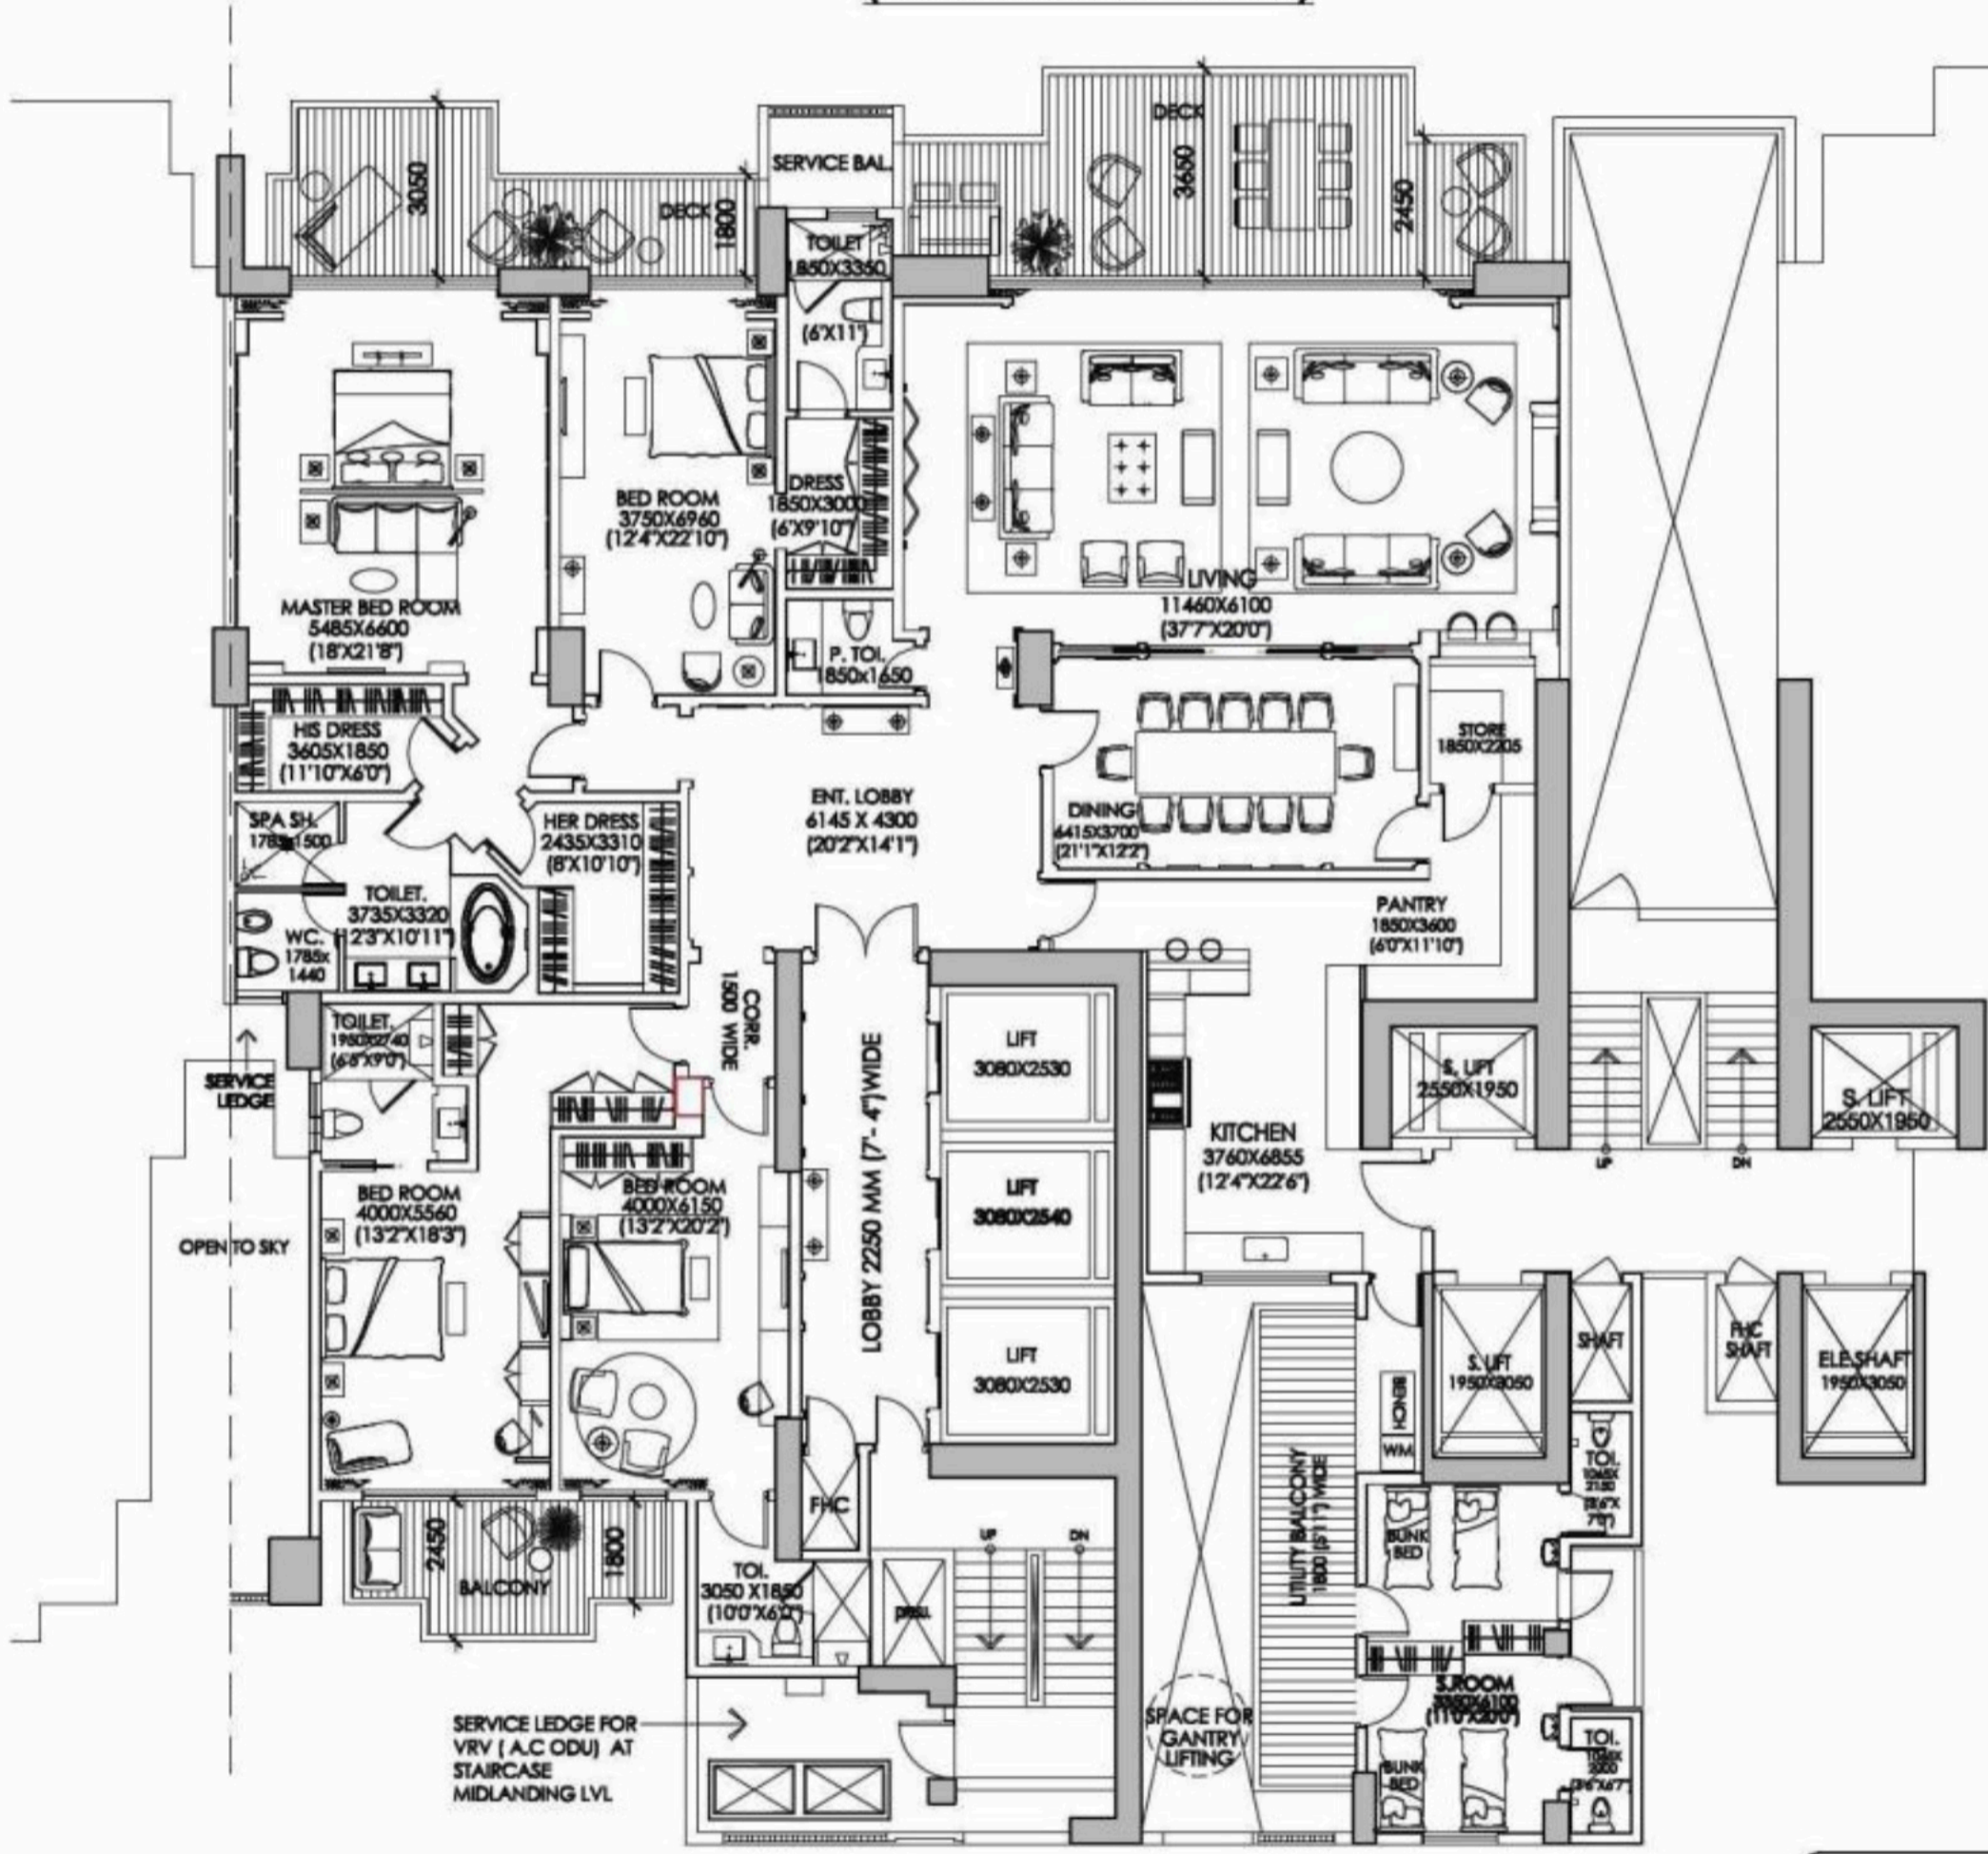

KEY ELEVATION

**TYPICAL 4 BEDROOM UNIT OF S+22 STOREY BUILDING  
( WITH 2 MAIN LIFTS )**

**OPTION -1**  
**STANDARD**

KEY ELEVATION

TYPICAL 4 BEDROOM UNIT OF S+38 STOREY BUILDING  
( WITH 3 MAIN LIFTS)

OPTION -1  
STANDARD

KEY ELEVATION

TYPICAL 5 BEDROOM UNIT OF S+38 STOREY BUILDING  
( WITH 3 MAIN LIFTS )

OPTION -1  
STANDARD