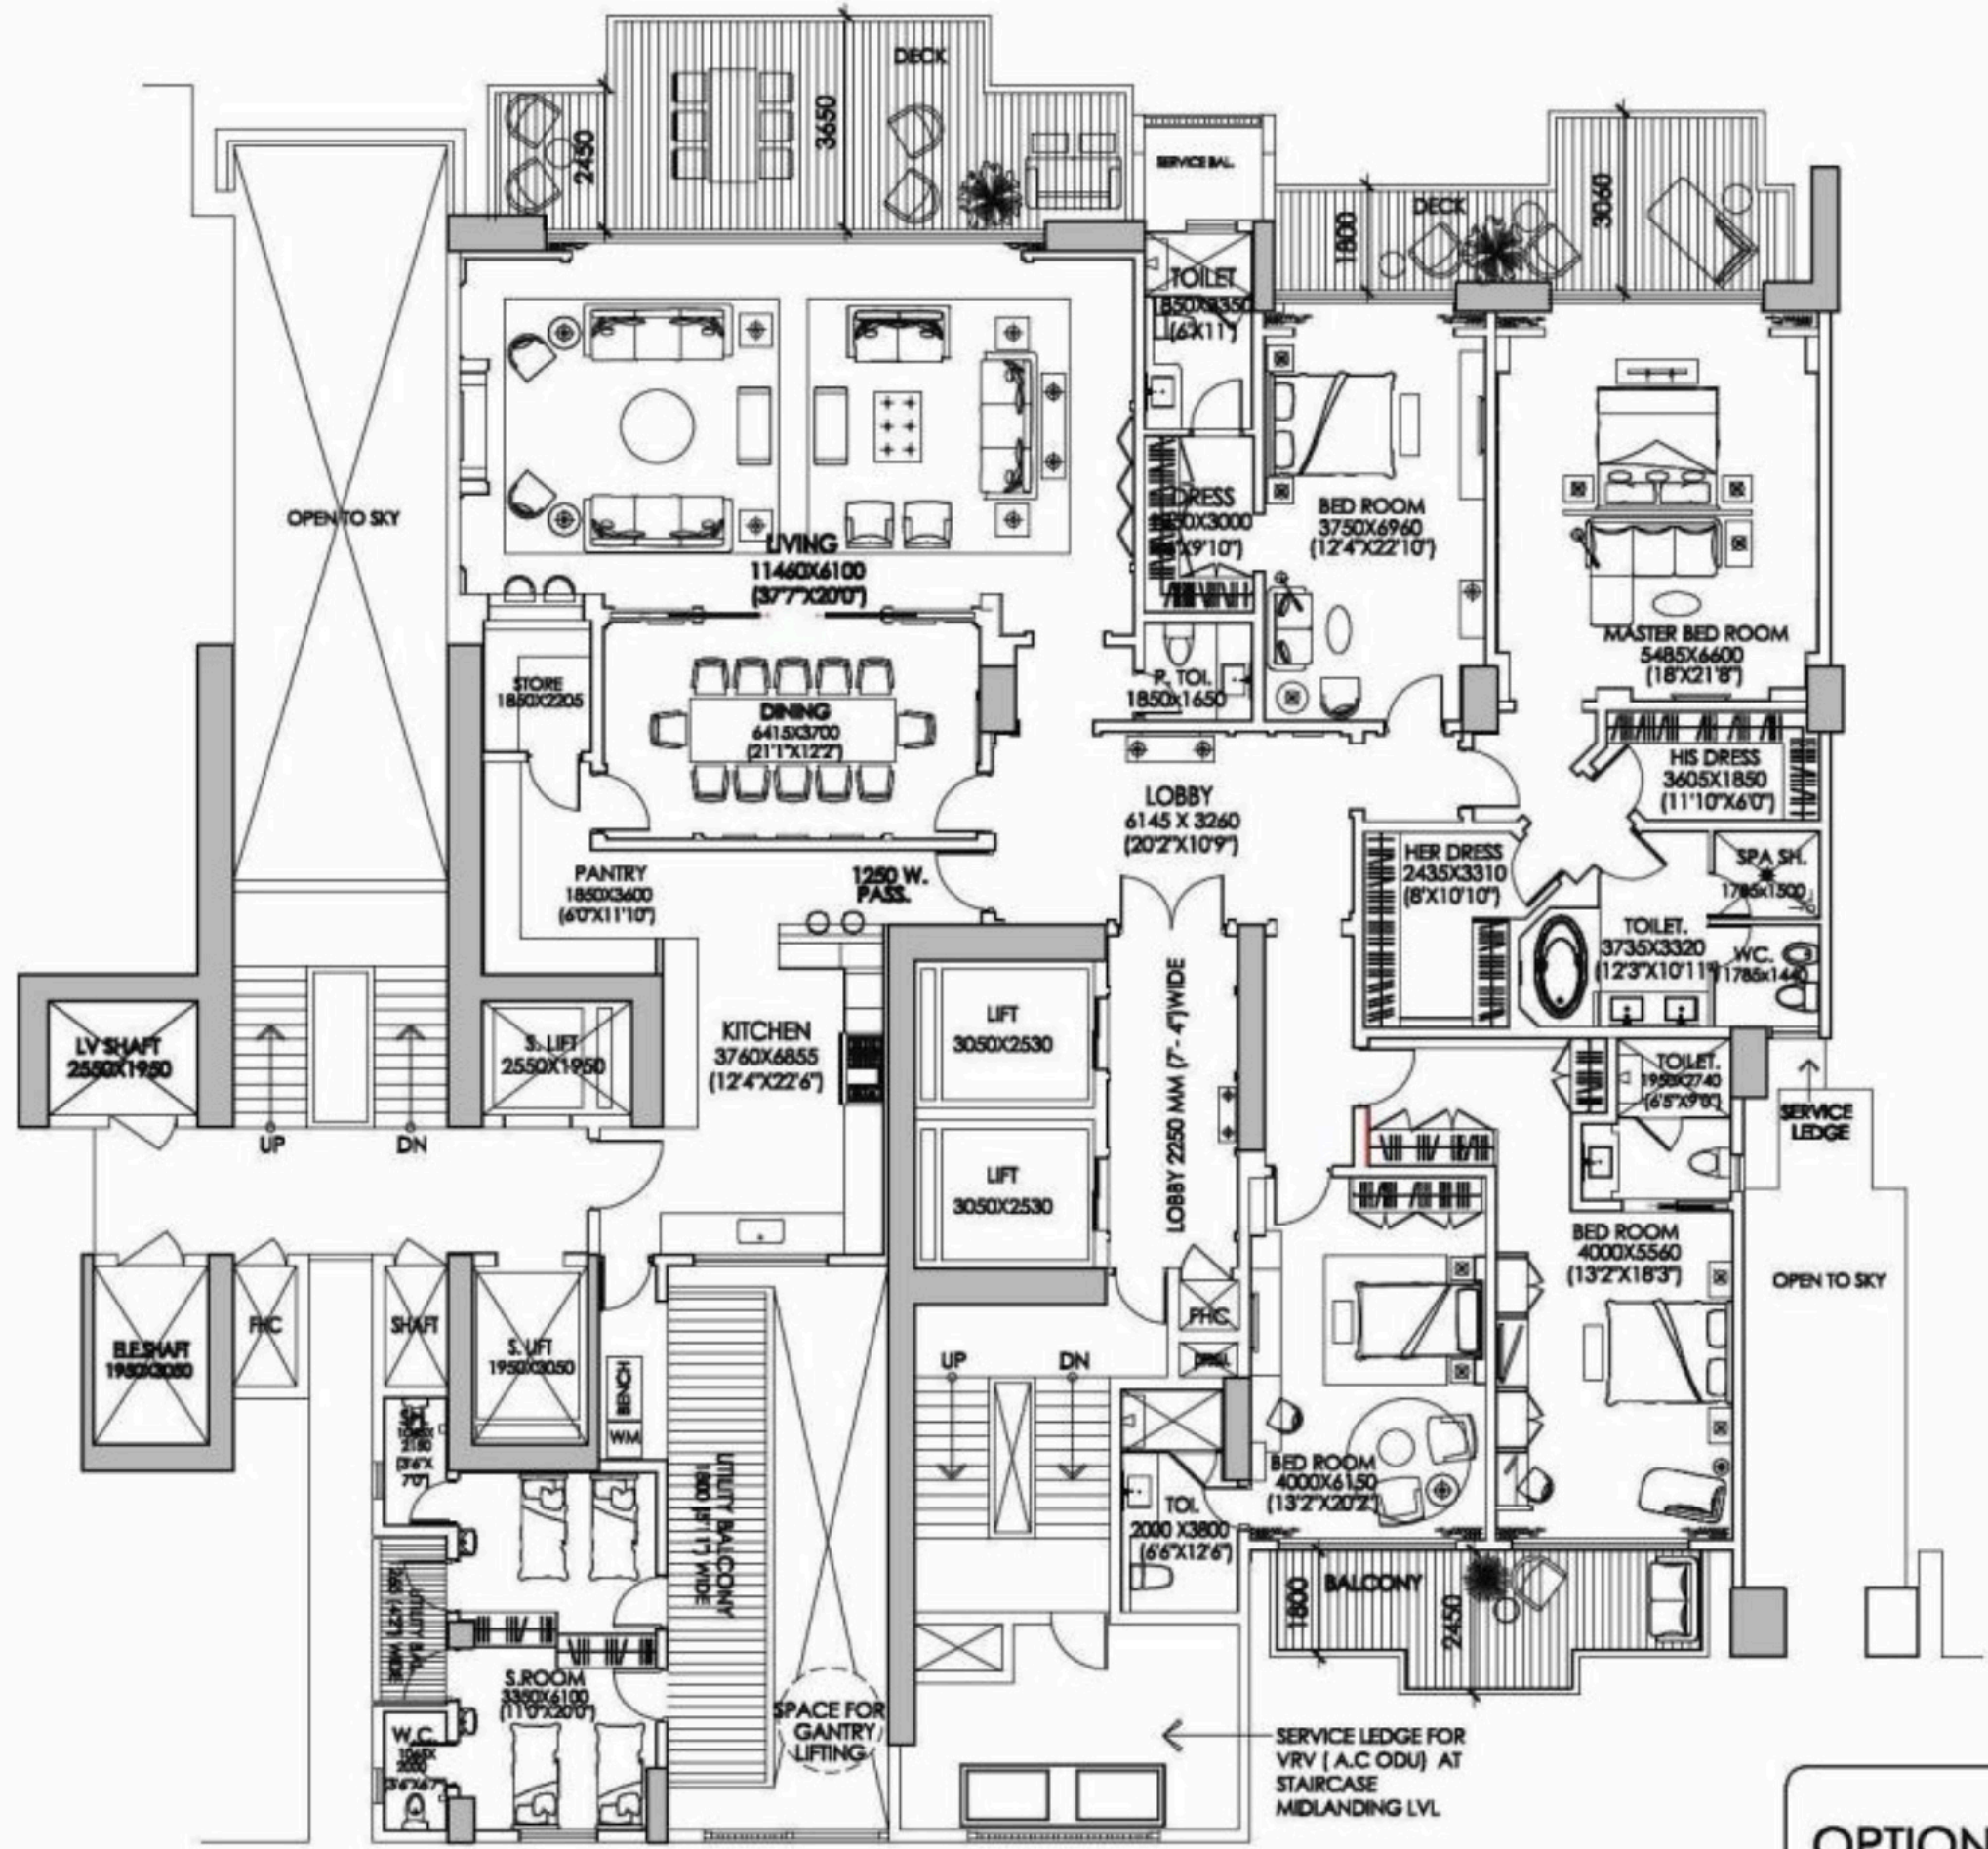

KEY ELEVATION

**TYPICAL 4 BEDROOM UNIT OF S+22 STOREY BUILDING  
( WITH 2 MAIN LIFTS )**

**OPTION -1**  
**STANDARD**

KEY ELEVATION

TYPICAL 4 BEDROOM UNIT OF S+38 STOREY BUILDING  
( WITH 3 MAIN LIFTS)

OPTION -1  
STANDARD

KEY ELEVATION

TYPICAL 5 BEDROOM UNIT OF S+38 STOREY BUILDING  
( WITH 3 MAIN LIFTS )

OPTION -1  
STANDARD