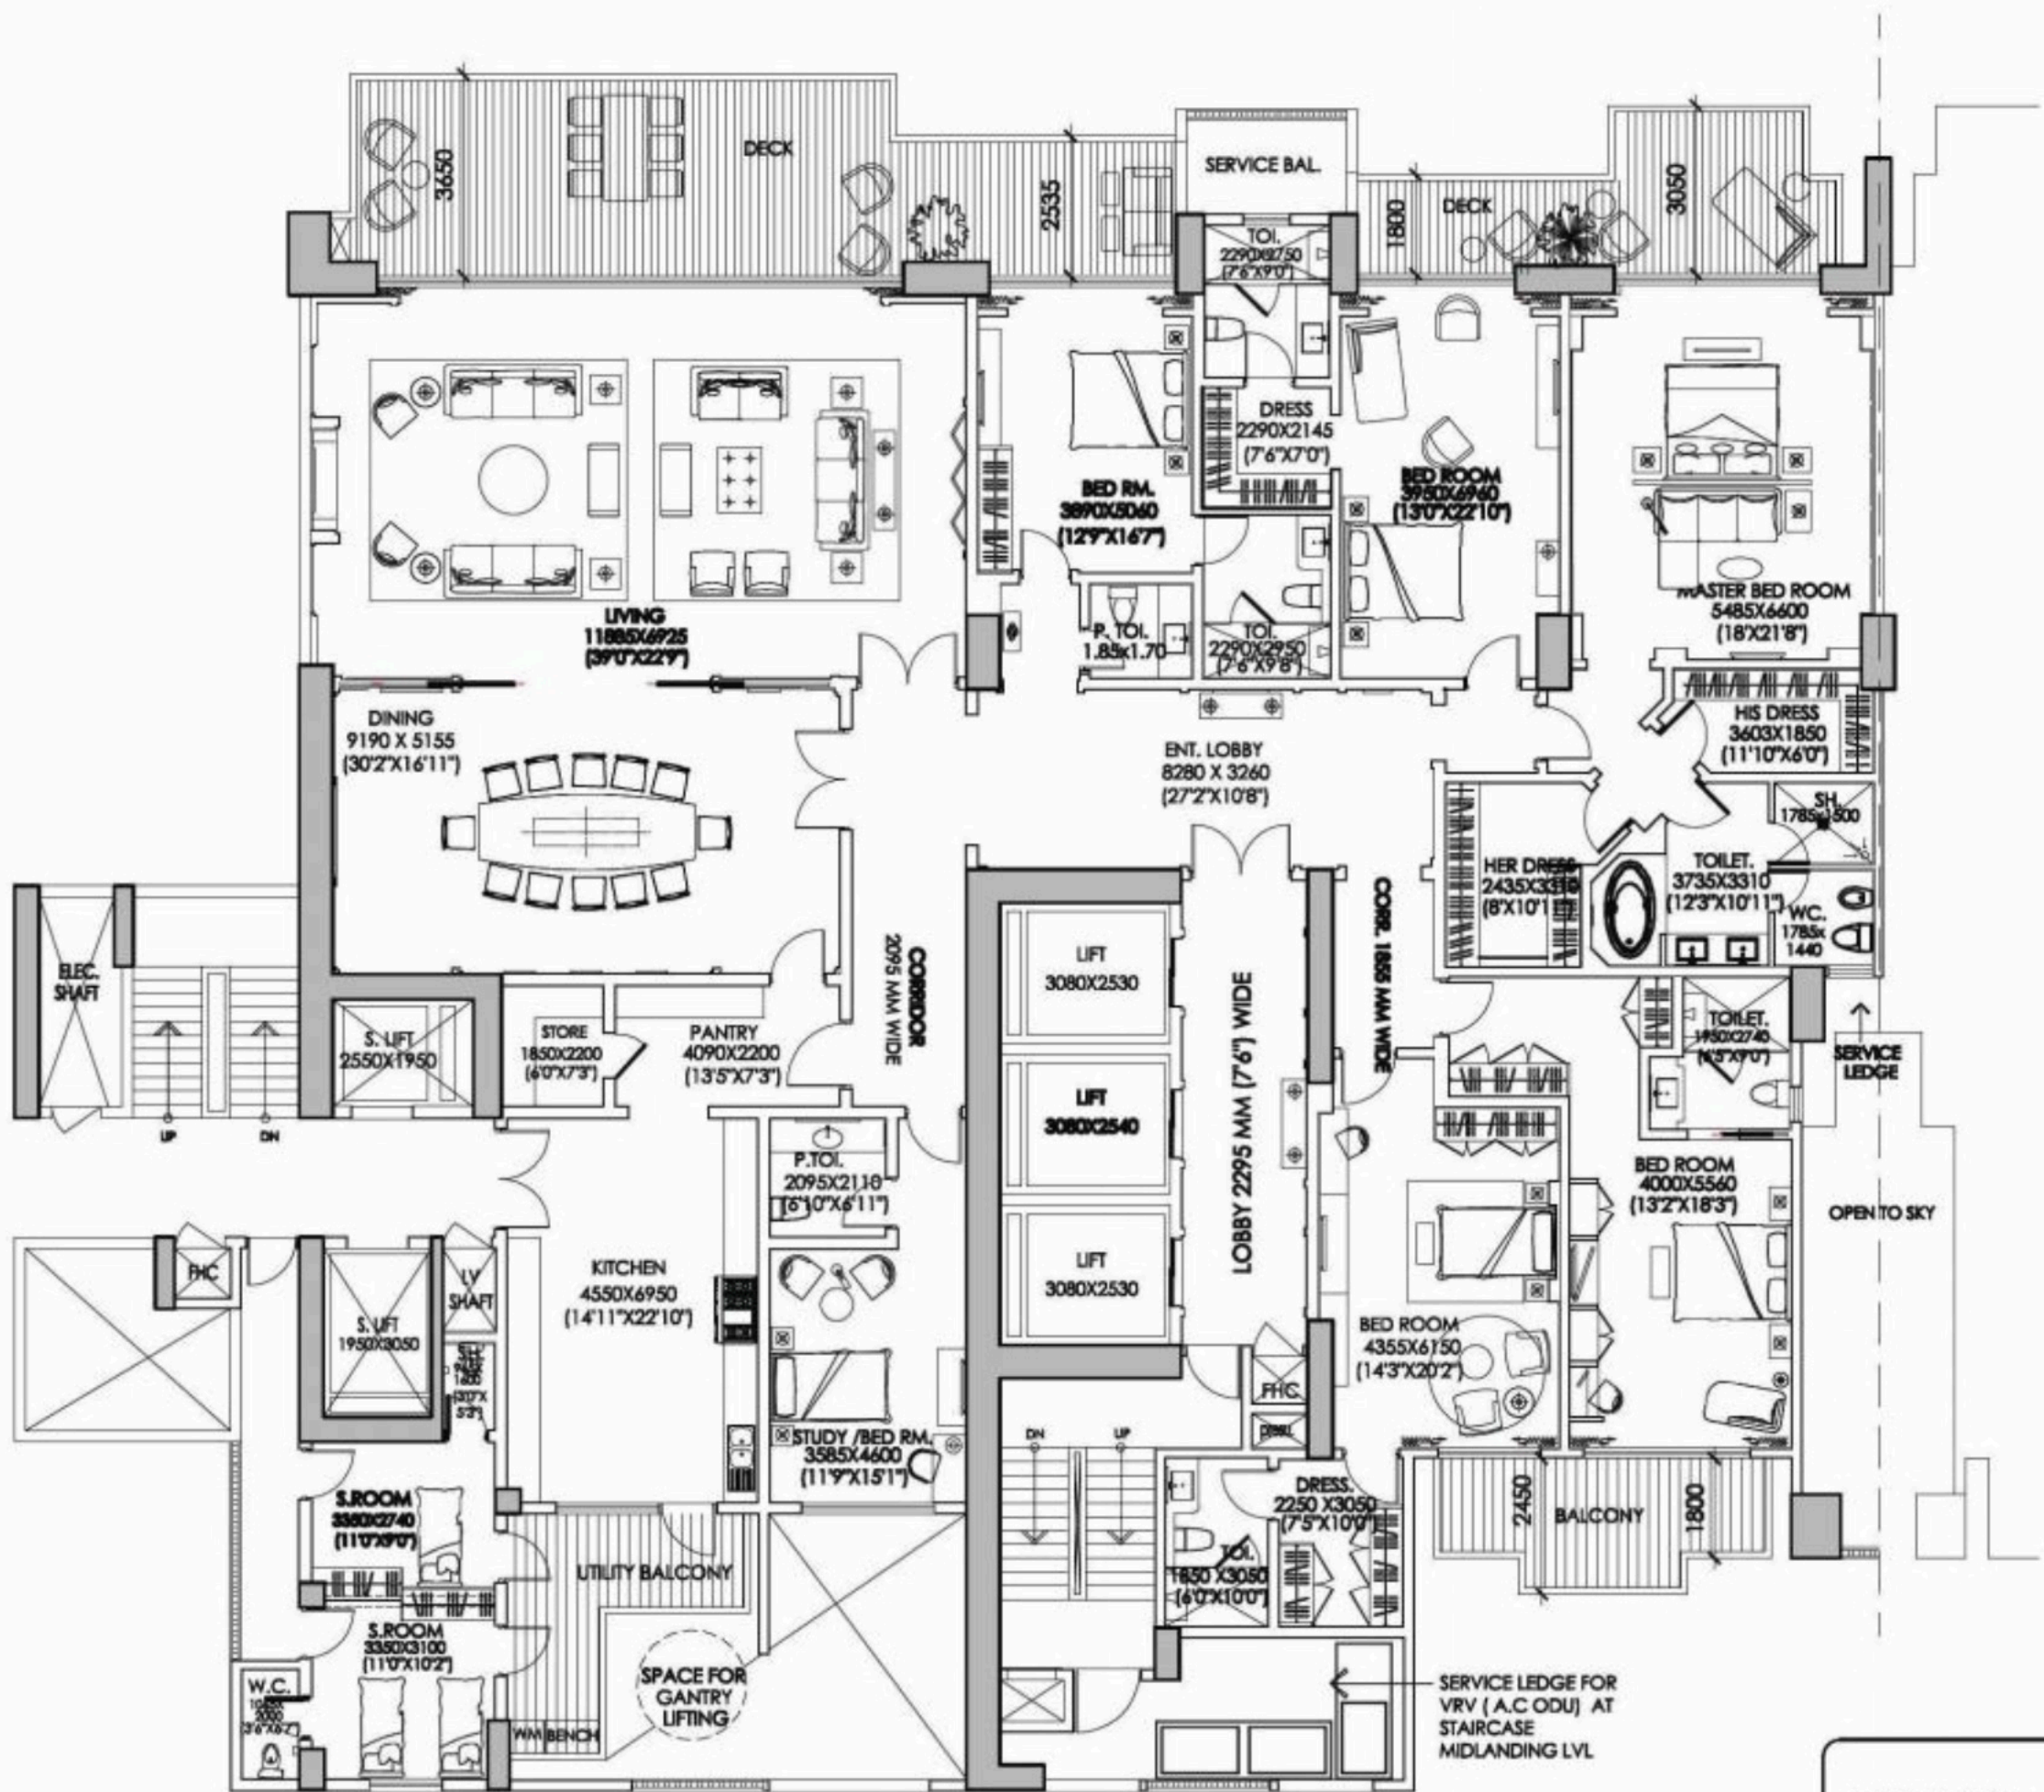

KEY ELEVATION

**TYPICAL 4 BEDROOM UNIT OF S+22 STOREY BUILDING  
( WITH 2 MAIN LIFTS )**

**OPTION -1**  
**STANDARD**

KEY ELEVATION

TYPICAL 4 BEDROOM UNIT OF S+38 STOREY BUILDING  
( WITH 3 MAIN LIFTS)

OPTION -1  
STANDARD

KEY ELEVATION

TYPICAL 5 BEDROOM UNIT OF S+38 STOREY BUILDING  
( WITH 3 MAIN LIFTS )

OPTION -1  
STANDARD